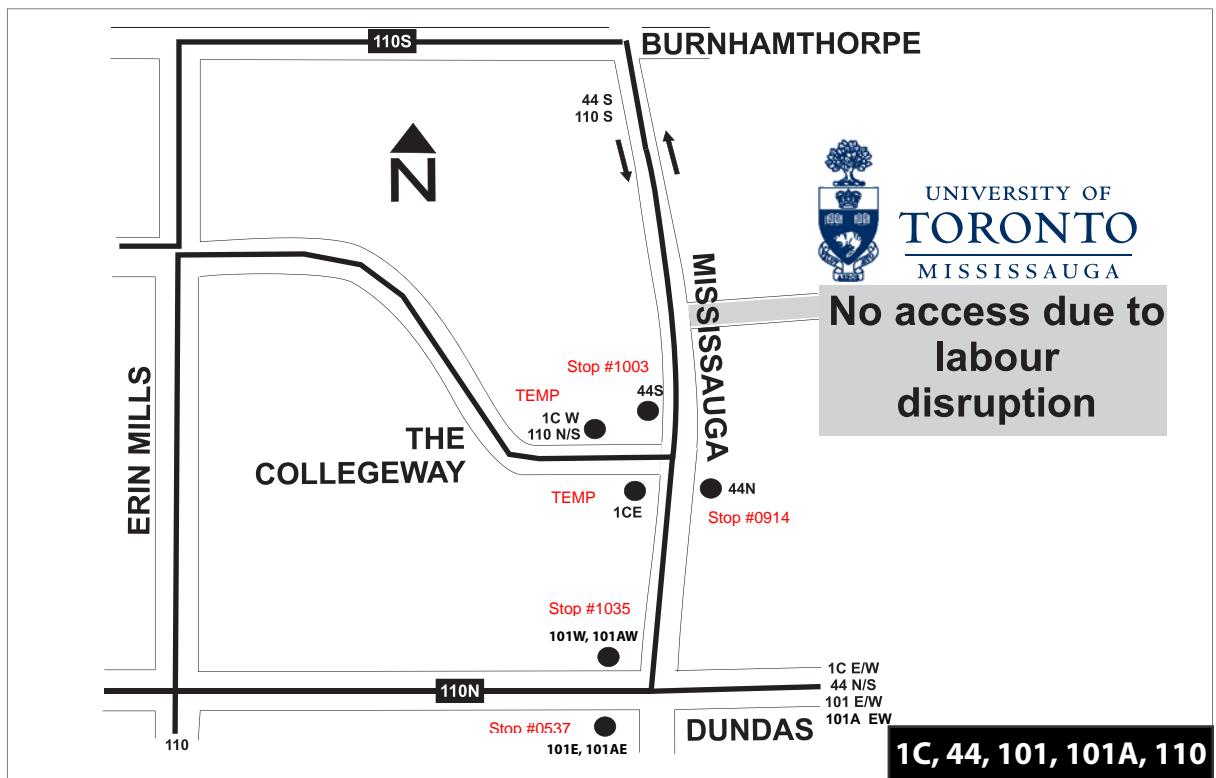

# Detour - Service Advisory

## UTM LABOUR DISRUPTION

March 2, 2015 - until further notice from UTM  
1C Dundas-Collegeway | 44 Mississauga Road  
101/101A Dundas Express | 110 University Express

Effective Monday March 2, 2015 until further notice from UTM, routes 1C, 44, 101, 101A and 110 will follow detour routing near the UTM campus due to labour disruption affecting access to the campus.