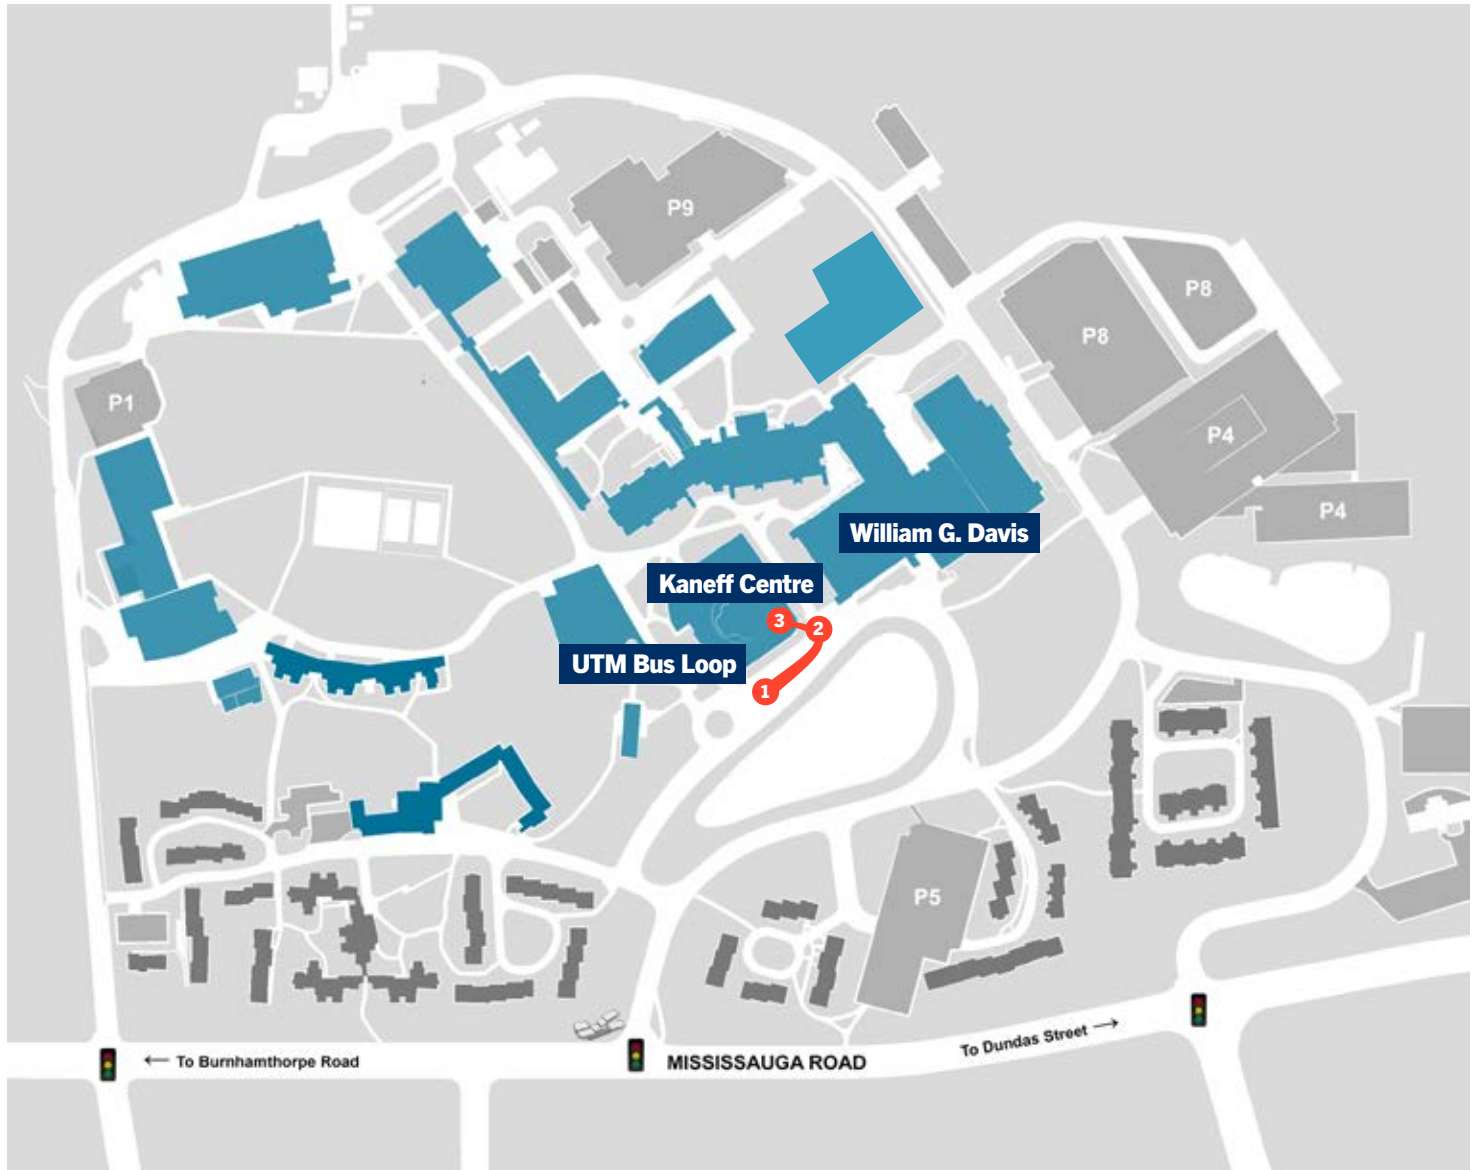

How to get to: **Office of the Registrar Front Desk** From the **MiWay Bus Stop**

1. Exit the bus and walk West towards the Davis Building.
2. Enter the Kaneff Centre / Innovation Complex building from the Eastern entrance.
3. Go straight from the entrance into the Innovation Complex rotunda, directly ahead. The Office of the Registrar Front Desk will be on the opposite wall.

How to get to: **Office of the Registrar Front Desk** From the **MiWay Bus Stop**

1 Exit the bus in the UTM bus stop area and **walk towards the Davis building**

2 Turn left between the Kanevff Centre/Innovation Complex and the William G. Davis building

3 Go forward from the entrance into the Rotunda. The Office of the Registrar Front Desk will be opposite.