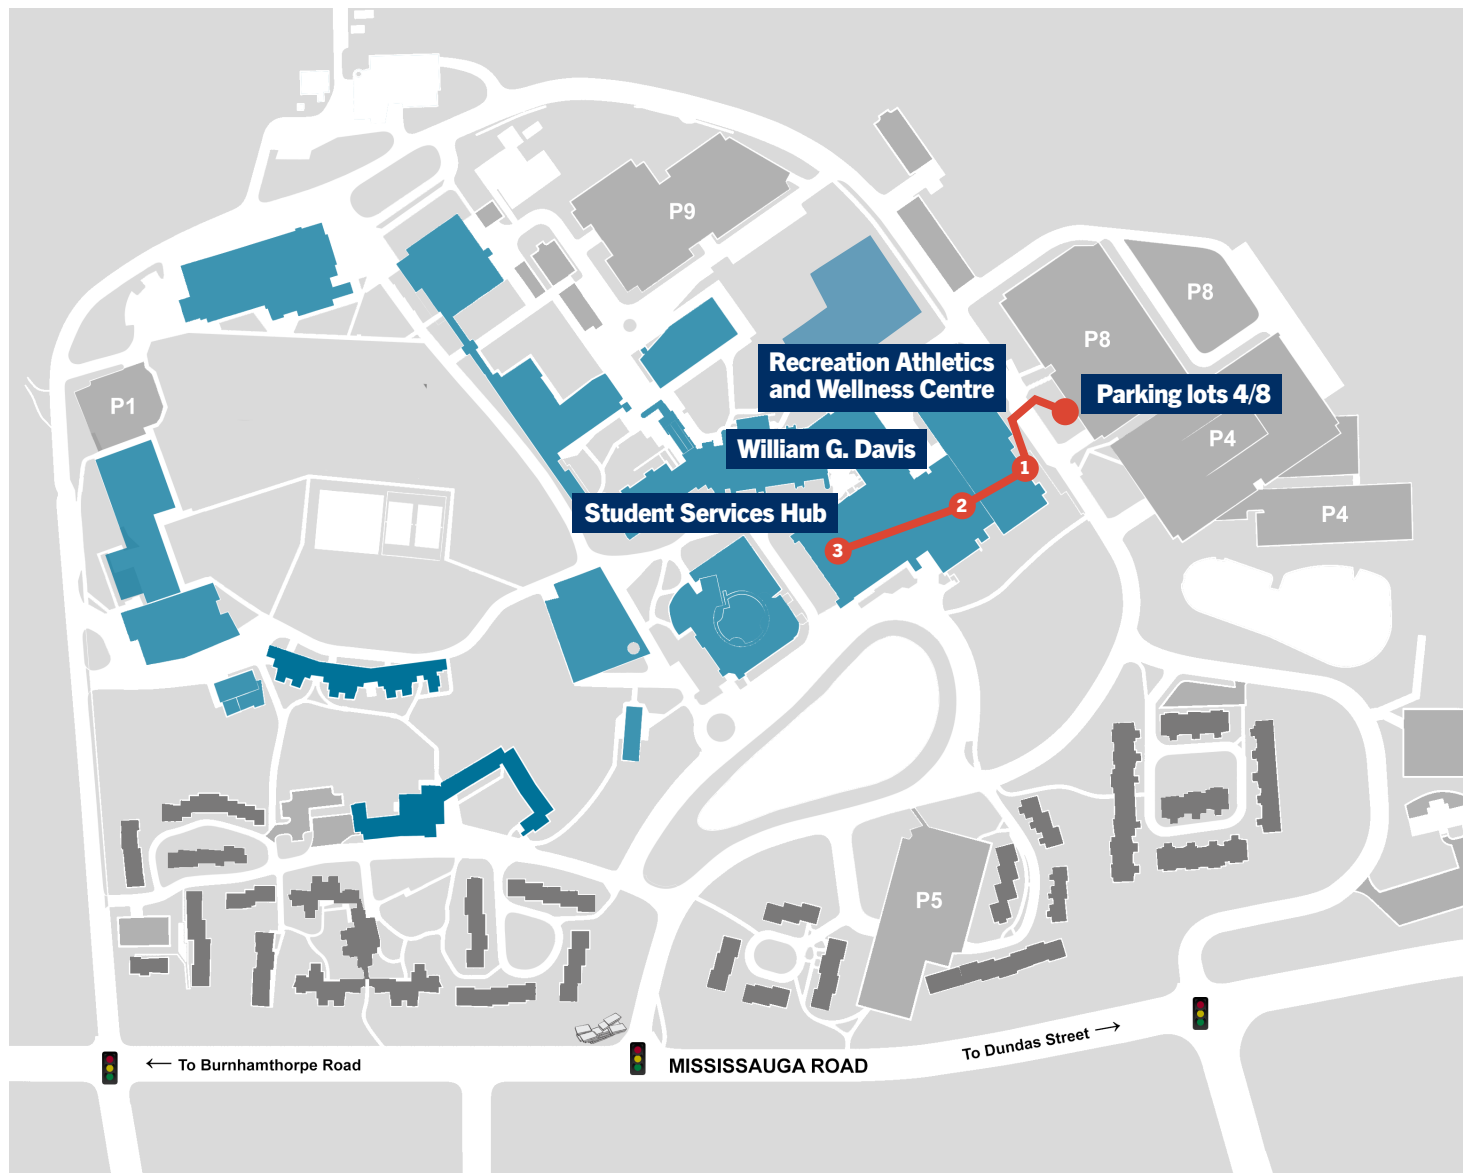

How to get to: The **Student Services Hub** From **Parking Lots 4/8**

1. Enter the **Recreation, Athletics and Wellness Centre (RAWC)** at the eastern entrance.
2. From the RAWC entrance, take the stairs or ride the elevator up to the Davis Meeting Place.
3. From the stairs, continue straight down the hallway. From the Elevator, turn right around the corner and continue east, down the hallway.
4. Continue **straight** until you reach the Student Services Hub.
5. The front desk of the Student Services Hub will be **on the left**.

How to get to: The **Student Services Hub** From **Parking Lots 4/8**

1 Enter the **Recreation, Athletics and Wellness Centre**.

2 Take the stairs or elevator to the Davis meeting place.

3 Continue east from the top of the stairs or around the corner and east from the elevator.

4 Continue straight until you reach the Student Services Hub.

5 The front desk of the Student Services Hub is on **the left**.