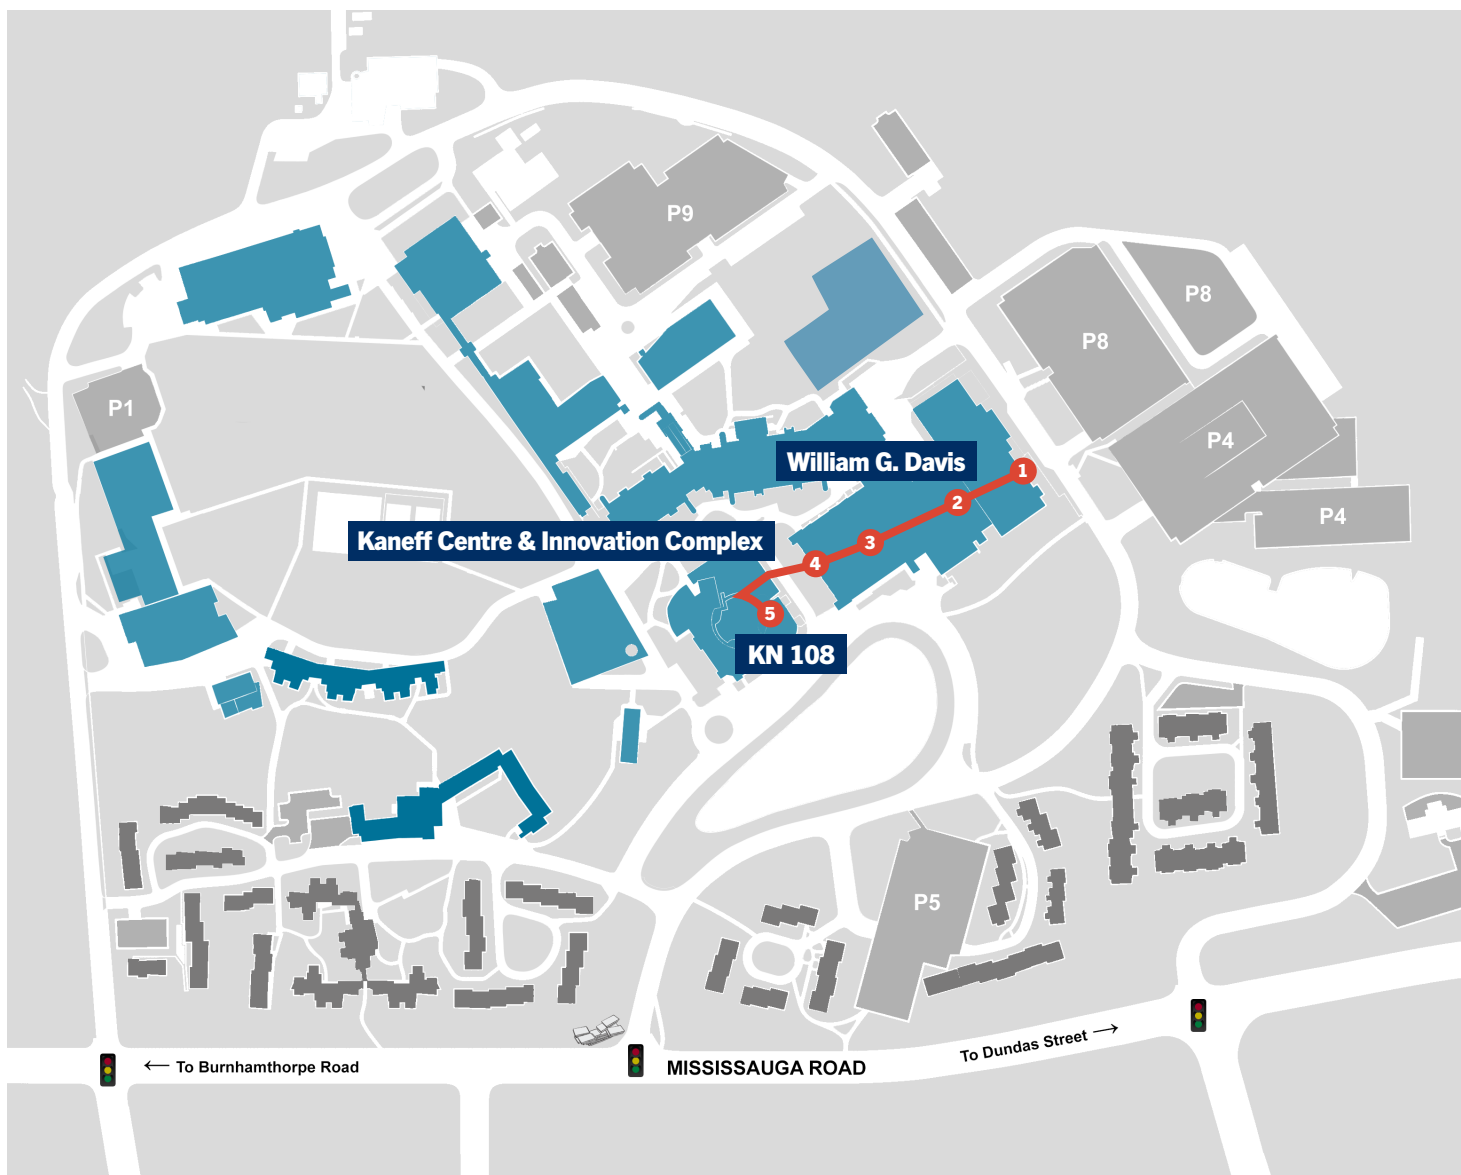

# How to get to: **Kaneff Centre, Room 108 (KN108)** From **Parking Lots 4/8**

1. Enter the **Recreation, Athletics and Wellness Centre (RAWC)** at the eastern entrance.
2. **Go up the stairs** or take the elevator to the Davis meeting place on the 3rd floor.
3. **Continue straight** through the Davis building to the **Student Services Hub** entrance.
4. **Exit through the Student Services Hub doors** and **cross the pathway** to the Kaneff Centre & Innovation Complex doors (directly opposite).
5. **Enter the Innovation Complex. Go straight from the doors and turn left at the rotunda.** Pass the Second Cup. KN Room 108 is immediately after the Second Cup and will be your left.

# How to get to: **Kaneff Centre, Room 108 (KN108)** From **Parking Lots 4/8**

**1** Enter the **Recreation, Athletics and Wellness Centre**.

**2** Get to the top of the stairs to the Davis meeting place.

**3** Continue east from the top of the stairs or around the corner and east from the elevator.

**4** Continue straight out the doors at the end of the Student Services Hub and cross to the doors opposite.

**5** Go straight towards the rotunda, then **turn left**. Pass the Second Cup on the left. KN Room 108 will be **on your left**.