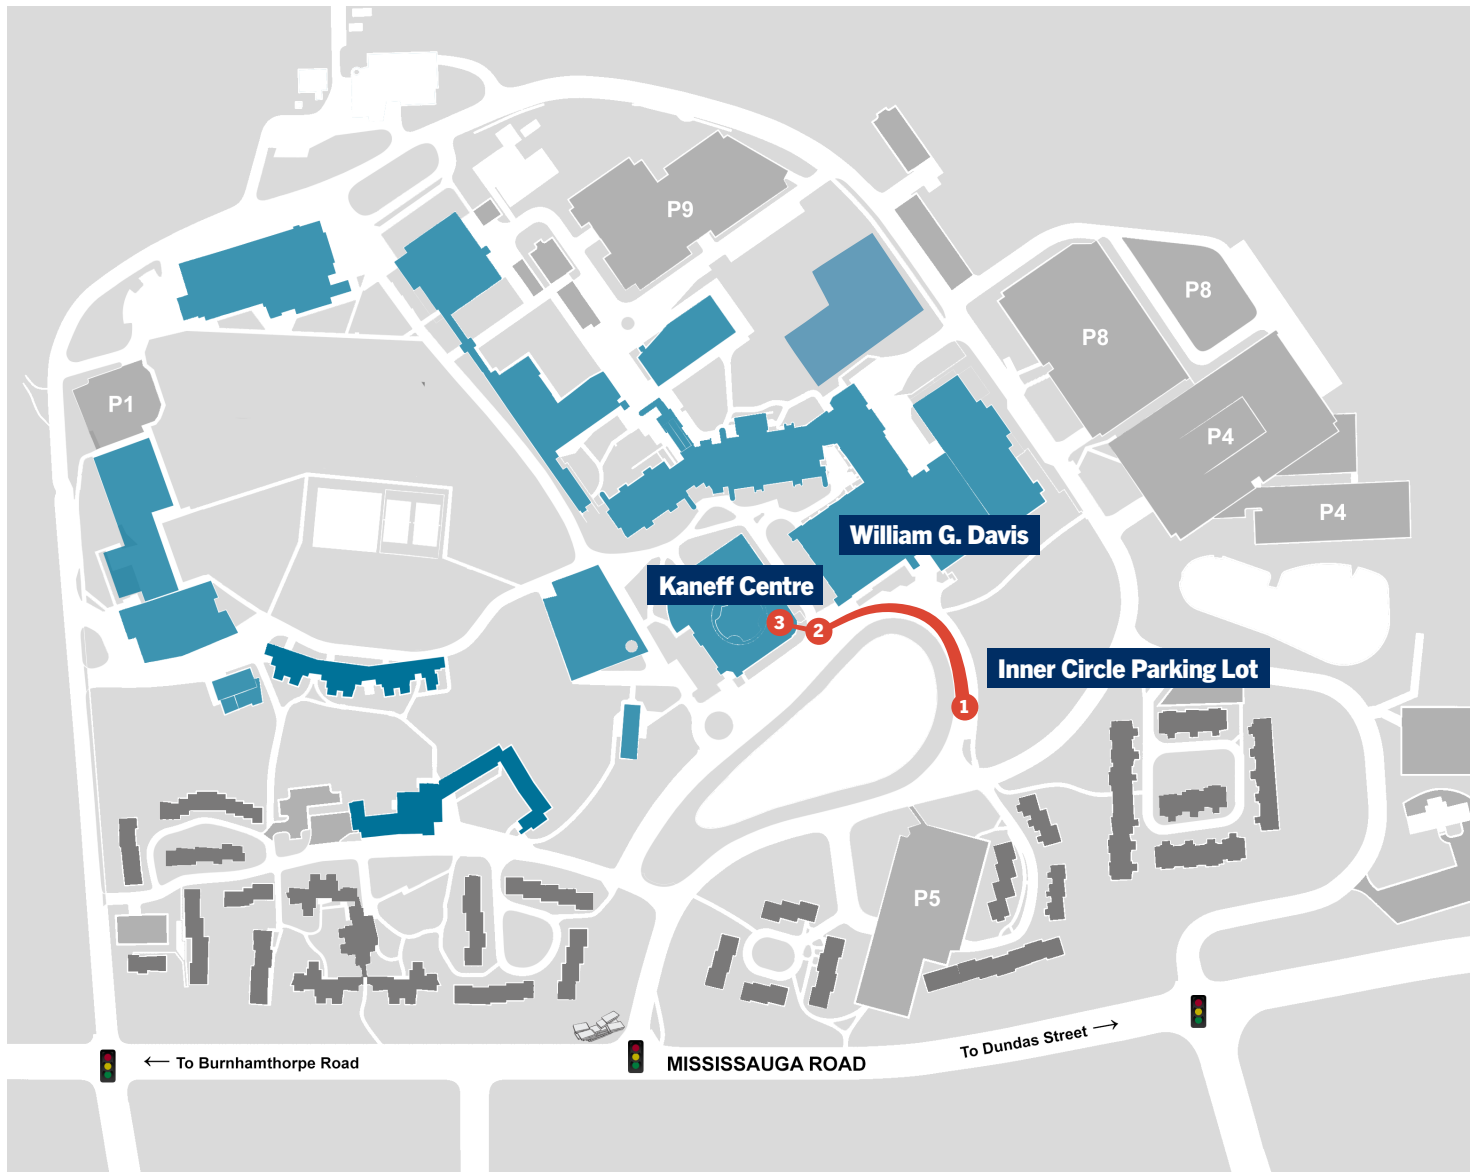

# How to get to: **Kaneff Centre, Room 108 (KN108)** From the **Inner Circle Parking Lot**

1. Follow the walkway from the Inner Circle Parking Lot towards the Kaneff Centre, passing the Davis building on your right.
2. Enter the Kaneff Centre / Innovation Complex building from the south-eastern corner entrance.
3. Walk straight from the Kaneff Centre foyer and turn right at the rotunda.

**Enter Room KN108 on the right (next to the Second Cup).**

# How to get to: **Kaneff Centre, Room 108 (KN108)** From the **Inner Circle Parking Lot**

- 1** Exit your vehicle in front of the Davis building and **walk towards the Kaneff Centre building**

- 2** At the gap between the buildings, turn right. **Enter the Kaneff Centre through the closest door.**

- 3** Once in the building, walk straight. **Turn right at the crossing.** Room KN108 will be on your right.