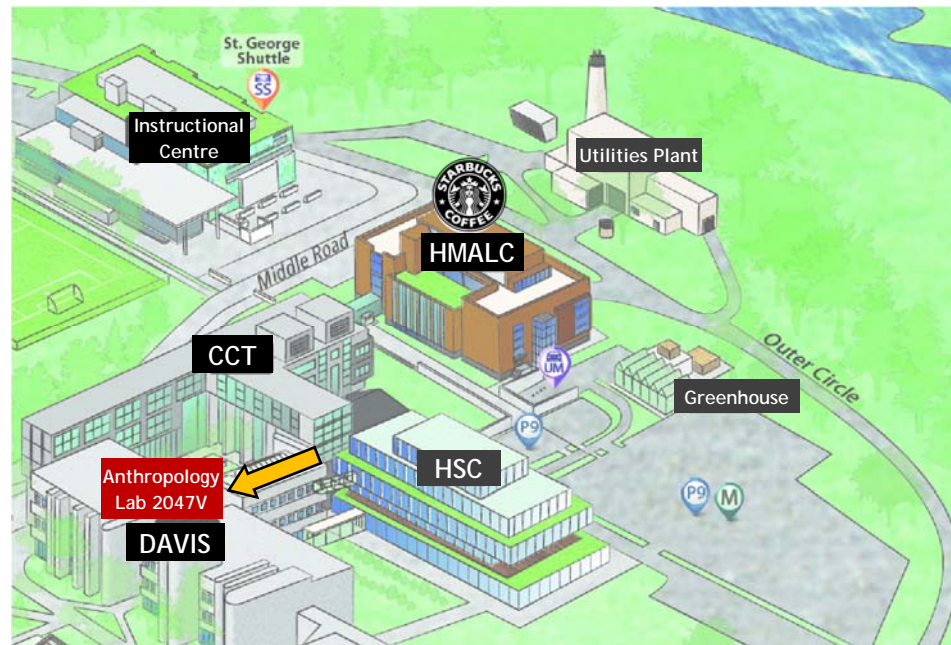

UTM ANTHROPOLOGY MAP: DV2003A TA Office and ANT Teaching Labs

DV2003A TA Office is across the hall from DV2045 & DV2047 Teaching Labs (located on ground floor of William G. Davis Building). Enter labs through DV2047V.