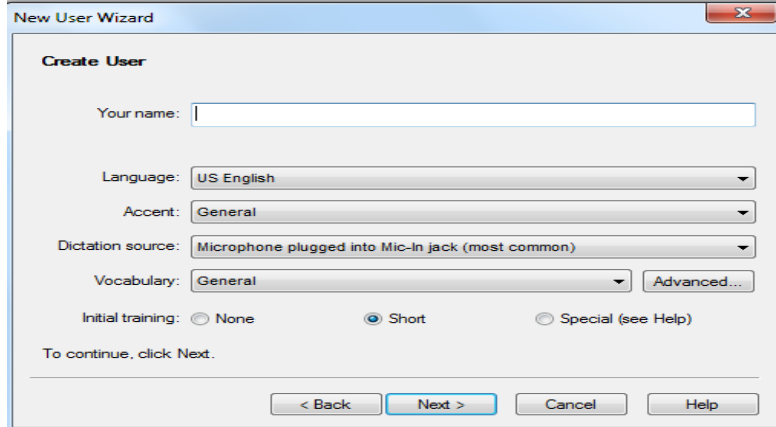

Tip Sheet

DRAGON NATURALLY SPEAKING

Introduce Yourself

General Training Begins

Correct Positioning of Microphone

*Select the Text
you Want*

*Volume and
Quality is
Checked*

Ready to Use