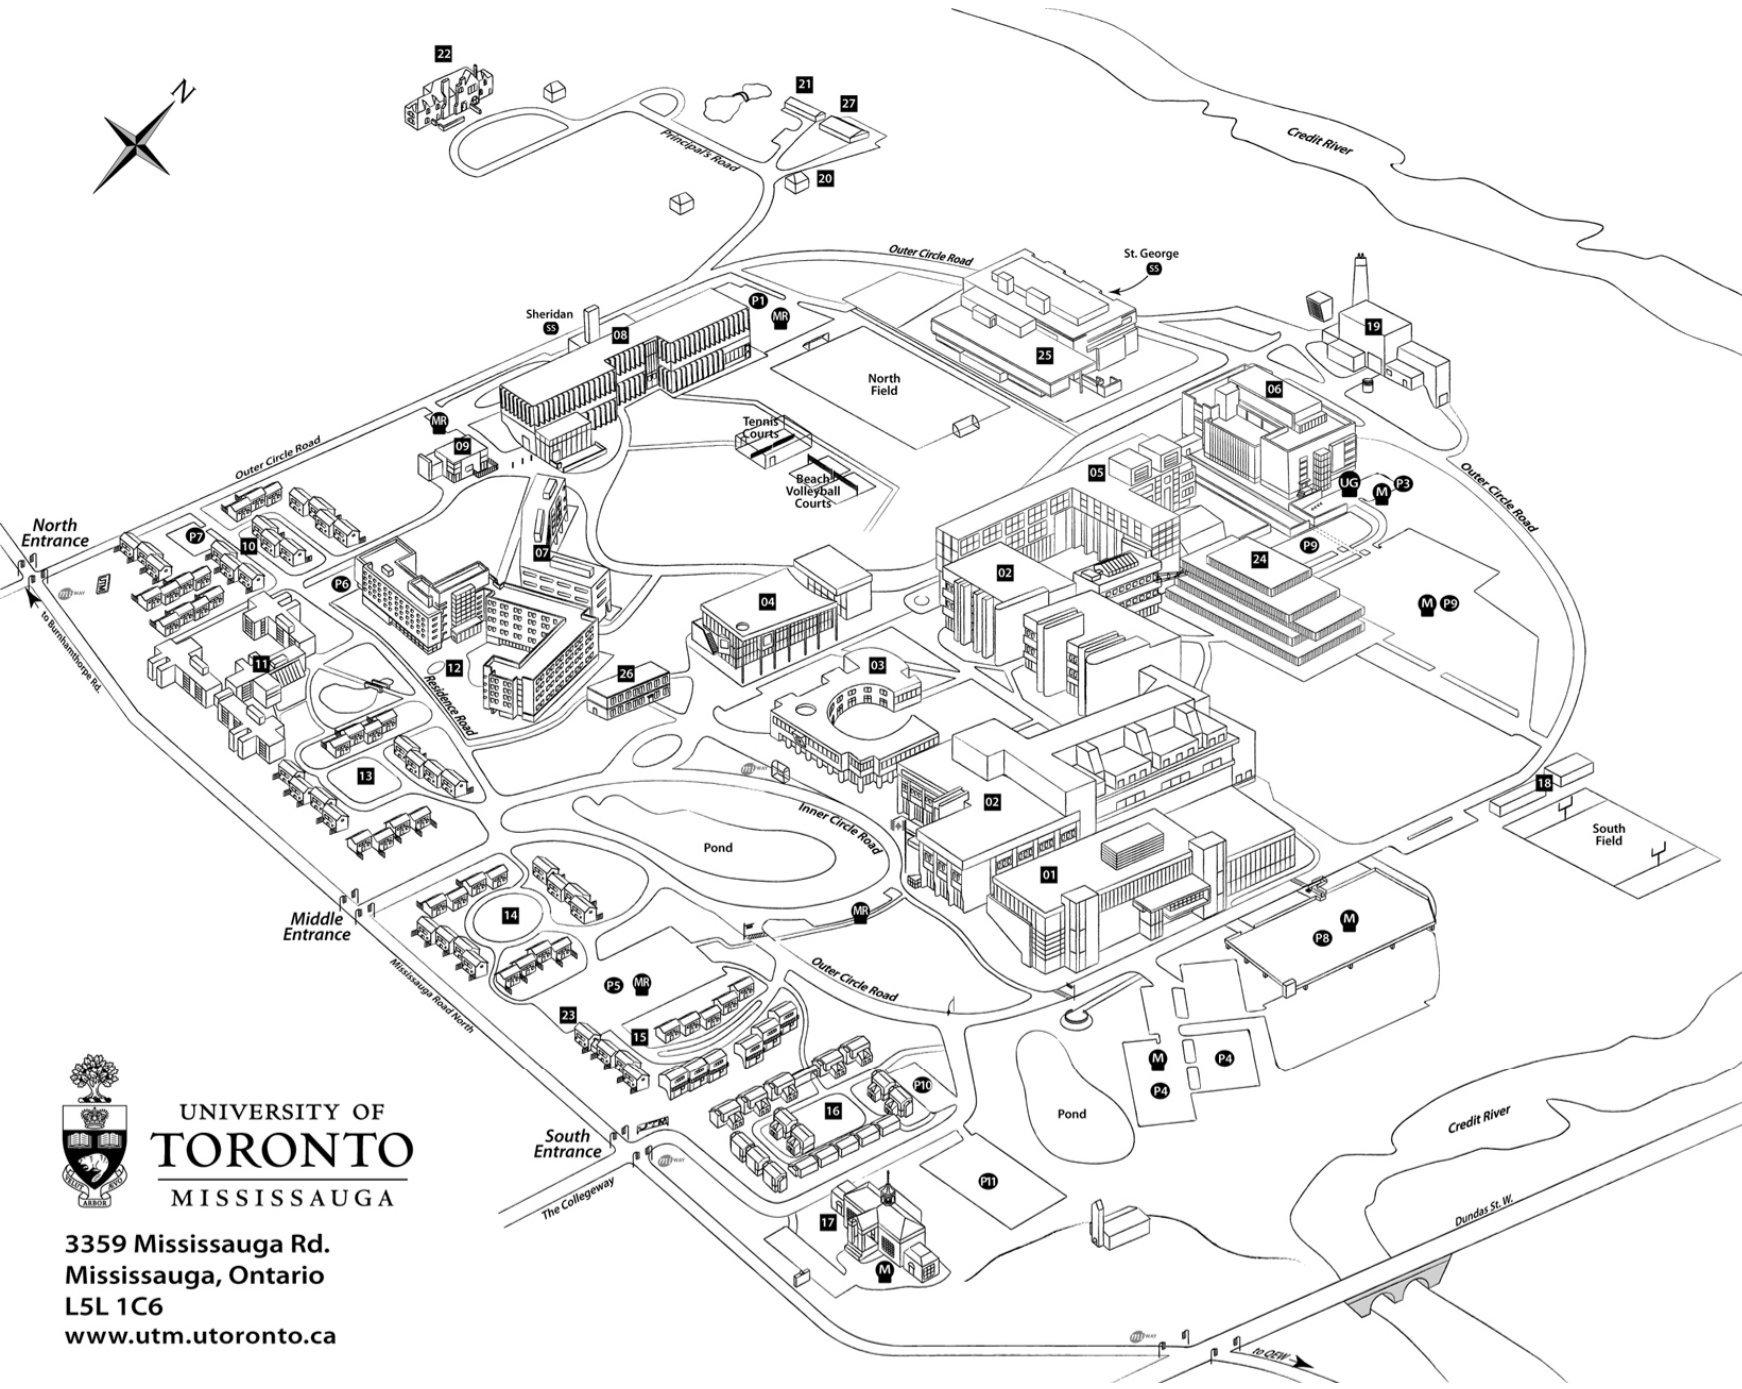

U of T Mississauga Campus Map

- 01 Recreation, Athletics & Wellness Centre
- 02 William G. Davis Building
- 03 Kaneff Centre & Blackwood Gallery
- 04 Student Centre
- 05 Communication, Culture & Technology Building
- 06 Hazel McCallion Academic Learning Centre & Library
- 07 Erindale Hall
- 08 North Building
- 09 Erindale Studio Theatre
- 10 Schreiberwood Residence
- 11 Roy Ivor Hall
- 12 Oscar Peterson Hall & Colman Commons Dining Hall
- 13 McLuhan Court Residence
- 14 Putnam Place Residence
- 15 Leacock Lane Residence
- 16 MaGrath Valley Residence
- 17 Alumni House & Parking Office
- 18 Argos Practice Facility
- 19 Engineering & Grounds Building
- 20 Forensic Anthropology Field School
- 21 Paleomagnetism Lab
- 22 Lislehurst
- 23 UTM Child Care Centre
- 24 Terrence Donnelly Health Sciences Complex
- 25 Instructional Centre
- 26 Academic Annex
- 27 Grounds Building

-  Mississauga Transit stop
-  Shuttle stop
-  Parking
-  Metered parking
-  Underground metered parking
-  Metered parking-restricted times

For additional directions, visit www.utm.utoronto.ca/maps
(Note: Map not to scale)