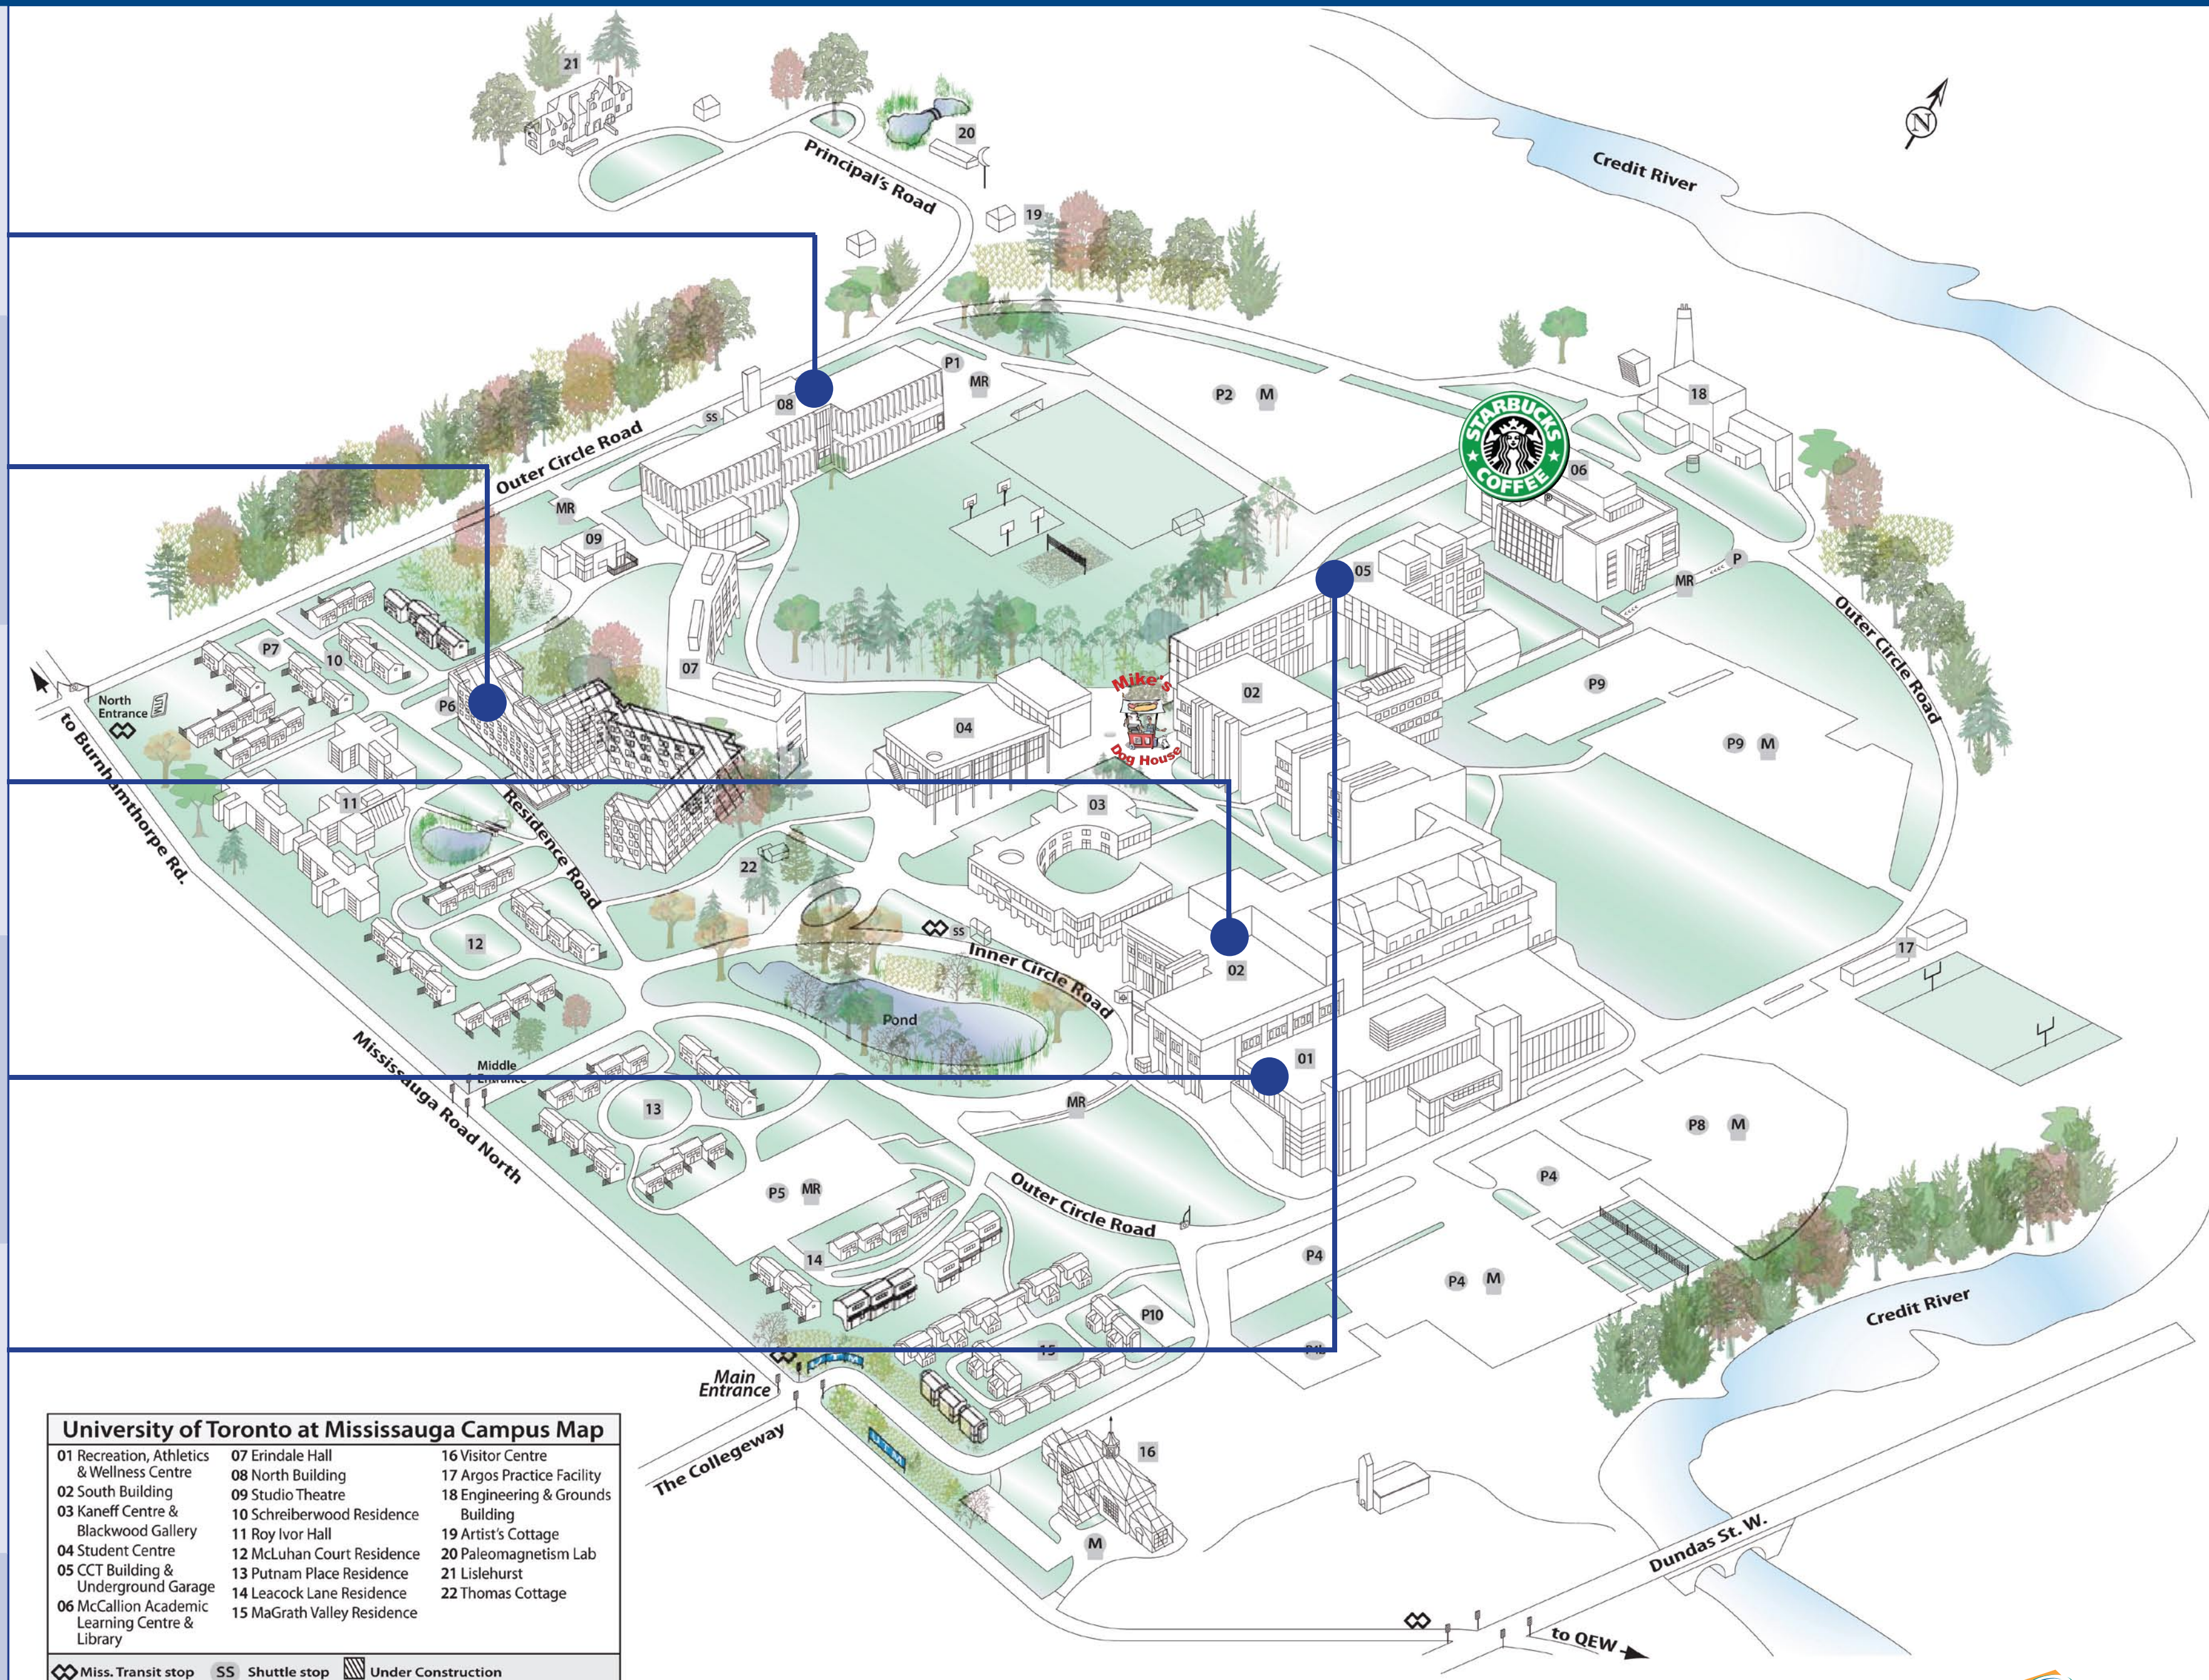

FOODSERVICE DIRECTORY

North Building

Colman Commons Dining Hall

Meeting Place

Spigel Dining Hall

CIRCUIT BREAK Cafe

STARBUCKS Cafe

University of Toronto at Mississauga Campus Map

| | | |
|---|-----------------------------|-----------------------------------|
| 01 Recreation, Athletics & Wellness Centre | 07 Erindale Hall | 16 Visitor Centre |
| 02 South Building | 08 North Building | 17 Argos Practice Facility |
| 03 Kaneff Centre & Blackwood Gallery | 09 Studio Theatre | 18 Engineering & Grounds Building |
| 04 Student Centre | 10 Schreiberwood Residence | 19 Artist's Cottage |
| 05 CCT Building & Underground Garage | 11 Roy Ivor Hall | 20 Paleomagnetism Lab |
| 06 McCallion Academic Learning Centre & Library | 12 McLuhan Court Residence | 21 Lislehurst |
| | 13 Putnam Place Residence | 22 Thomas Cottage |
| | 14 Leacock Lane Residence | |
| | 15 MaGrath Valley Residence | |

Miss. Transit stop
 SS Shuttle stop
 Under Construction
 P Parking
 M Metered Parking
 MR Metered Parking-Restricted times

For additional directions, visit www.utm.utoronto.ca/maps
(Note: Map not to scale)